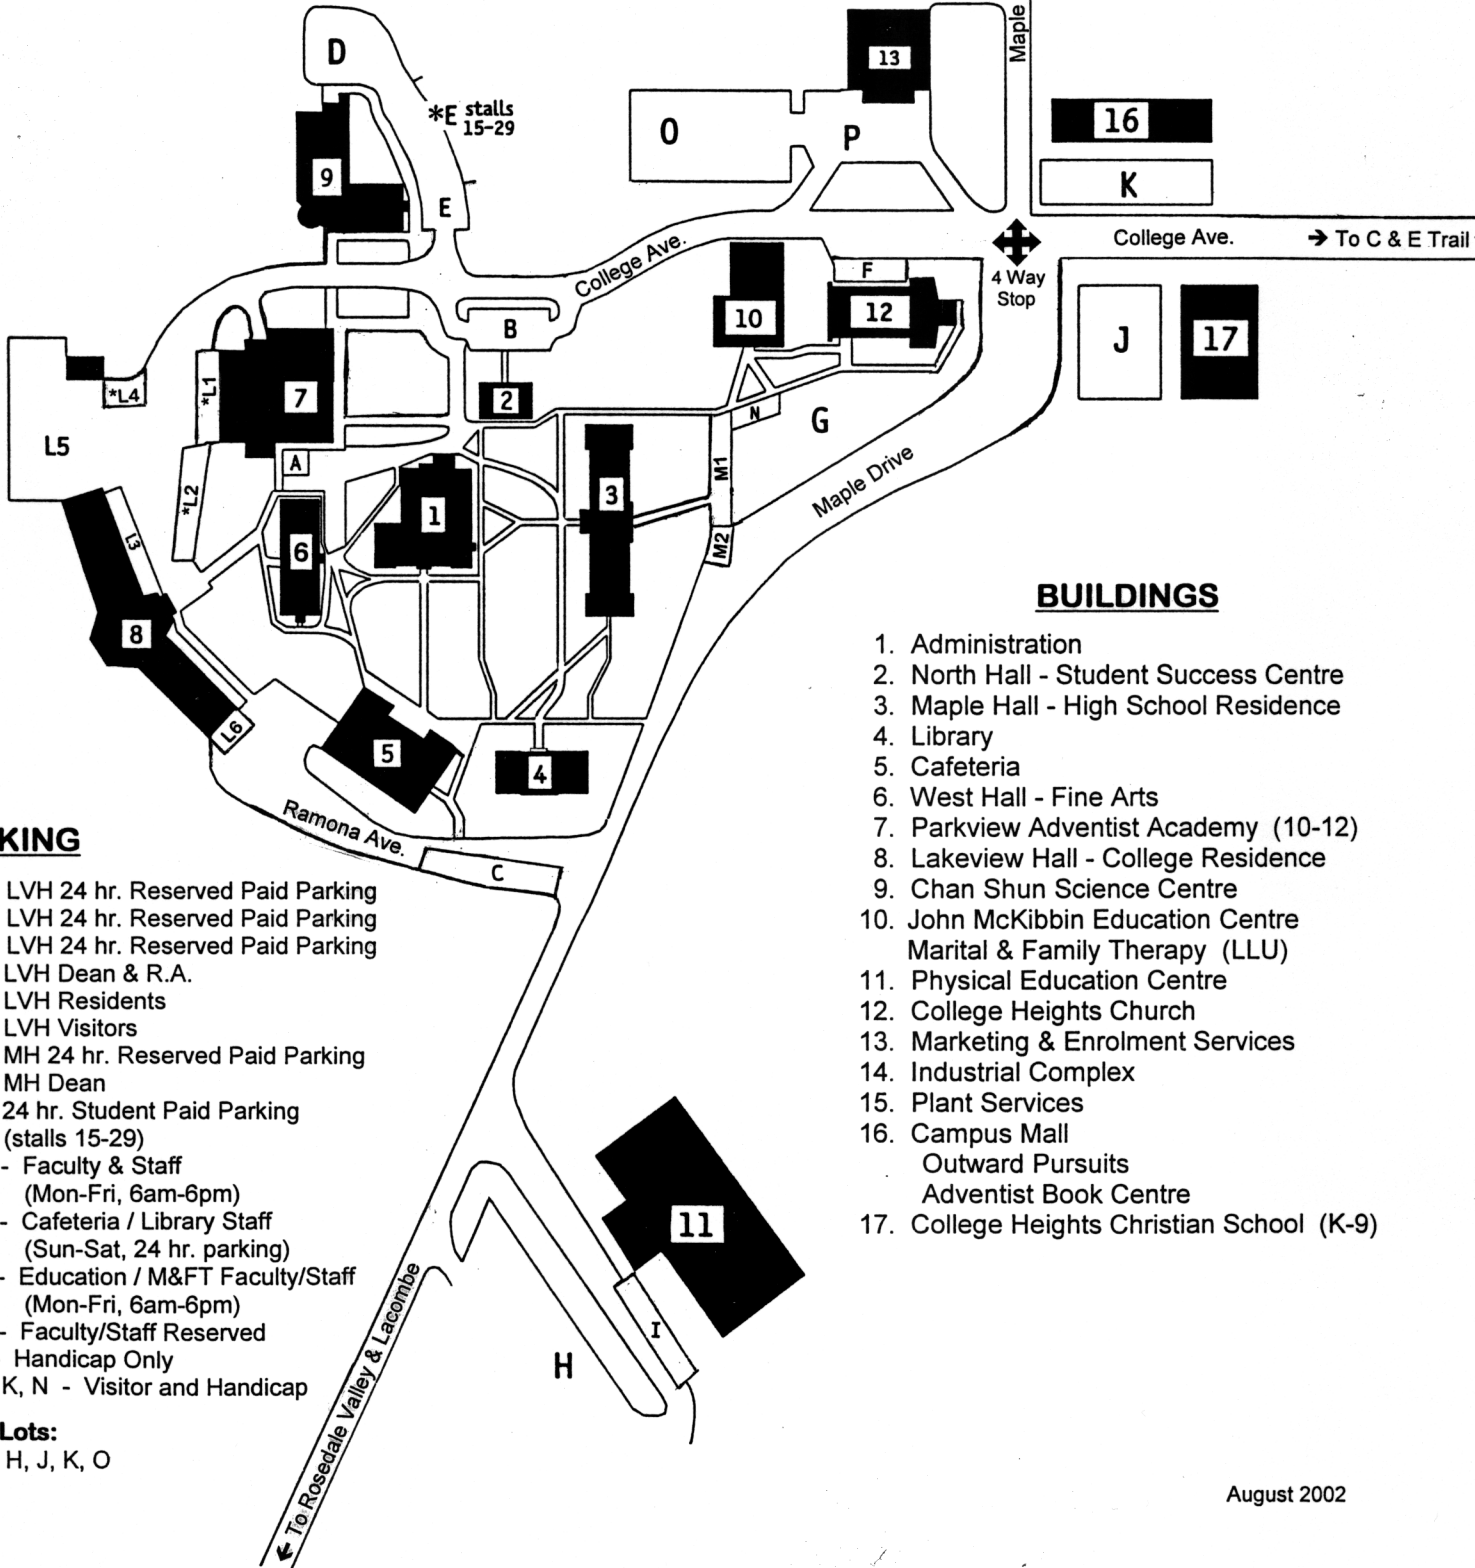

CANADIAN UNIVERSITY COLLEGE

CAMPUS MAP

BUILDINGS

1. Administration
2. North Hall - Student Success Centre
3. Maple Hall - High School Residence
4. Library
5. Cafeteria
6. West Hall - Fine Arts
7. Parkview Adventist Academy (10-12)
8. Lakeview Hall - College Residence
9. Chan Shun Science Centre
10. John McKibbin Education Centre
Marital & Family Therapy (LLU)
11. Physical Education Centre
12. College Heights Church
13. Marketing & Enrolment Services
14. Industrial Complex
15. Plant Services
16. Campus Mall
Outward Pursuits
Adventist Book Centre
17. College Heights Christian School (K-9)

PARKING

- *L1 - LVH 24 hr. Reserved Paid Parking
- *L2 - LVH 24 hr. Reserved Paid Parking
- *L4 - LVH 24 hr. Reserved Paid Parking
- L3 - LVH Dean & R.A.
- L5 - LVH Residents
- L6 - LVH Visitors
- M1 - MH 24 hr. Reserved Paid Parking
- M2 - MH Dean
- *E - 24 hr. Student Paid Parking
(stalls 15-29)
- B, E - Faculty & Staff
(Mon-Fri, 6am-6pm)
- C - Cafeteria / Library Staff
(Sun-Sat, 24 hr. parking)
- F - Education / M&FT Faculty/Staff
(Mon-Fri, 6am-6pm)
- I, P - Faculty/Staff Reserved
- A - Handicap Only
- B, E, K, N - Visitor and Handicap

Open Lots:

D, G, H, J, K, O